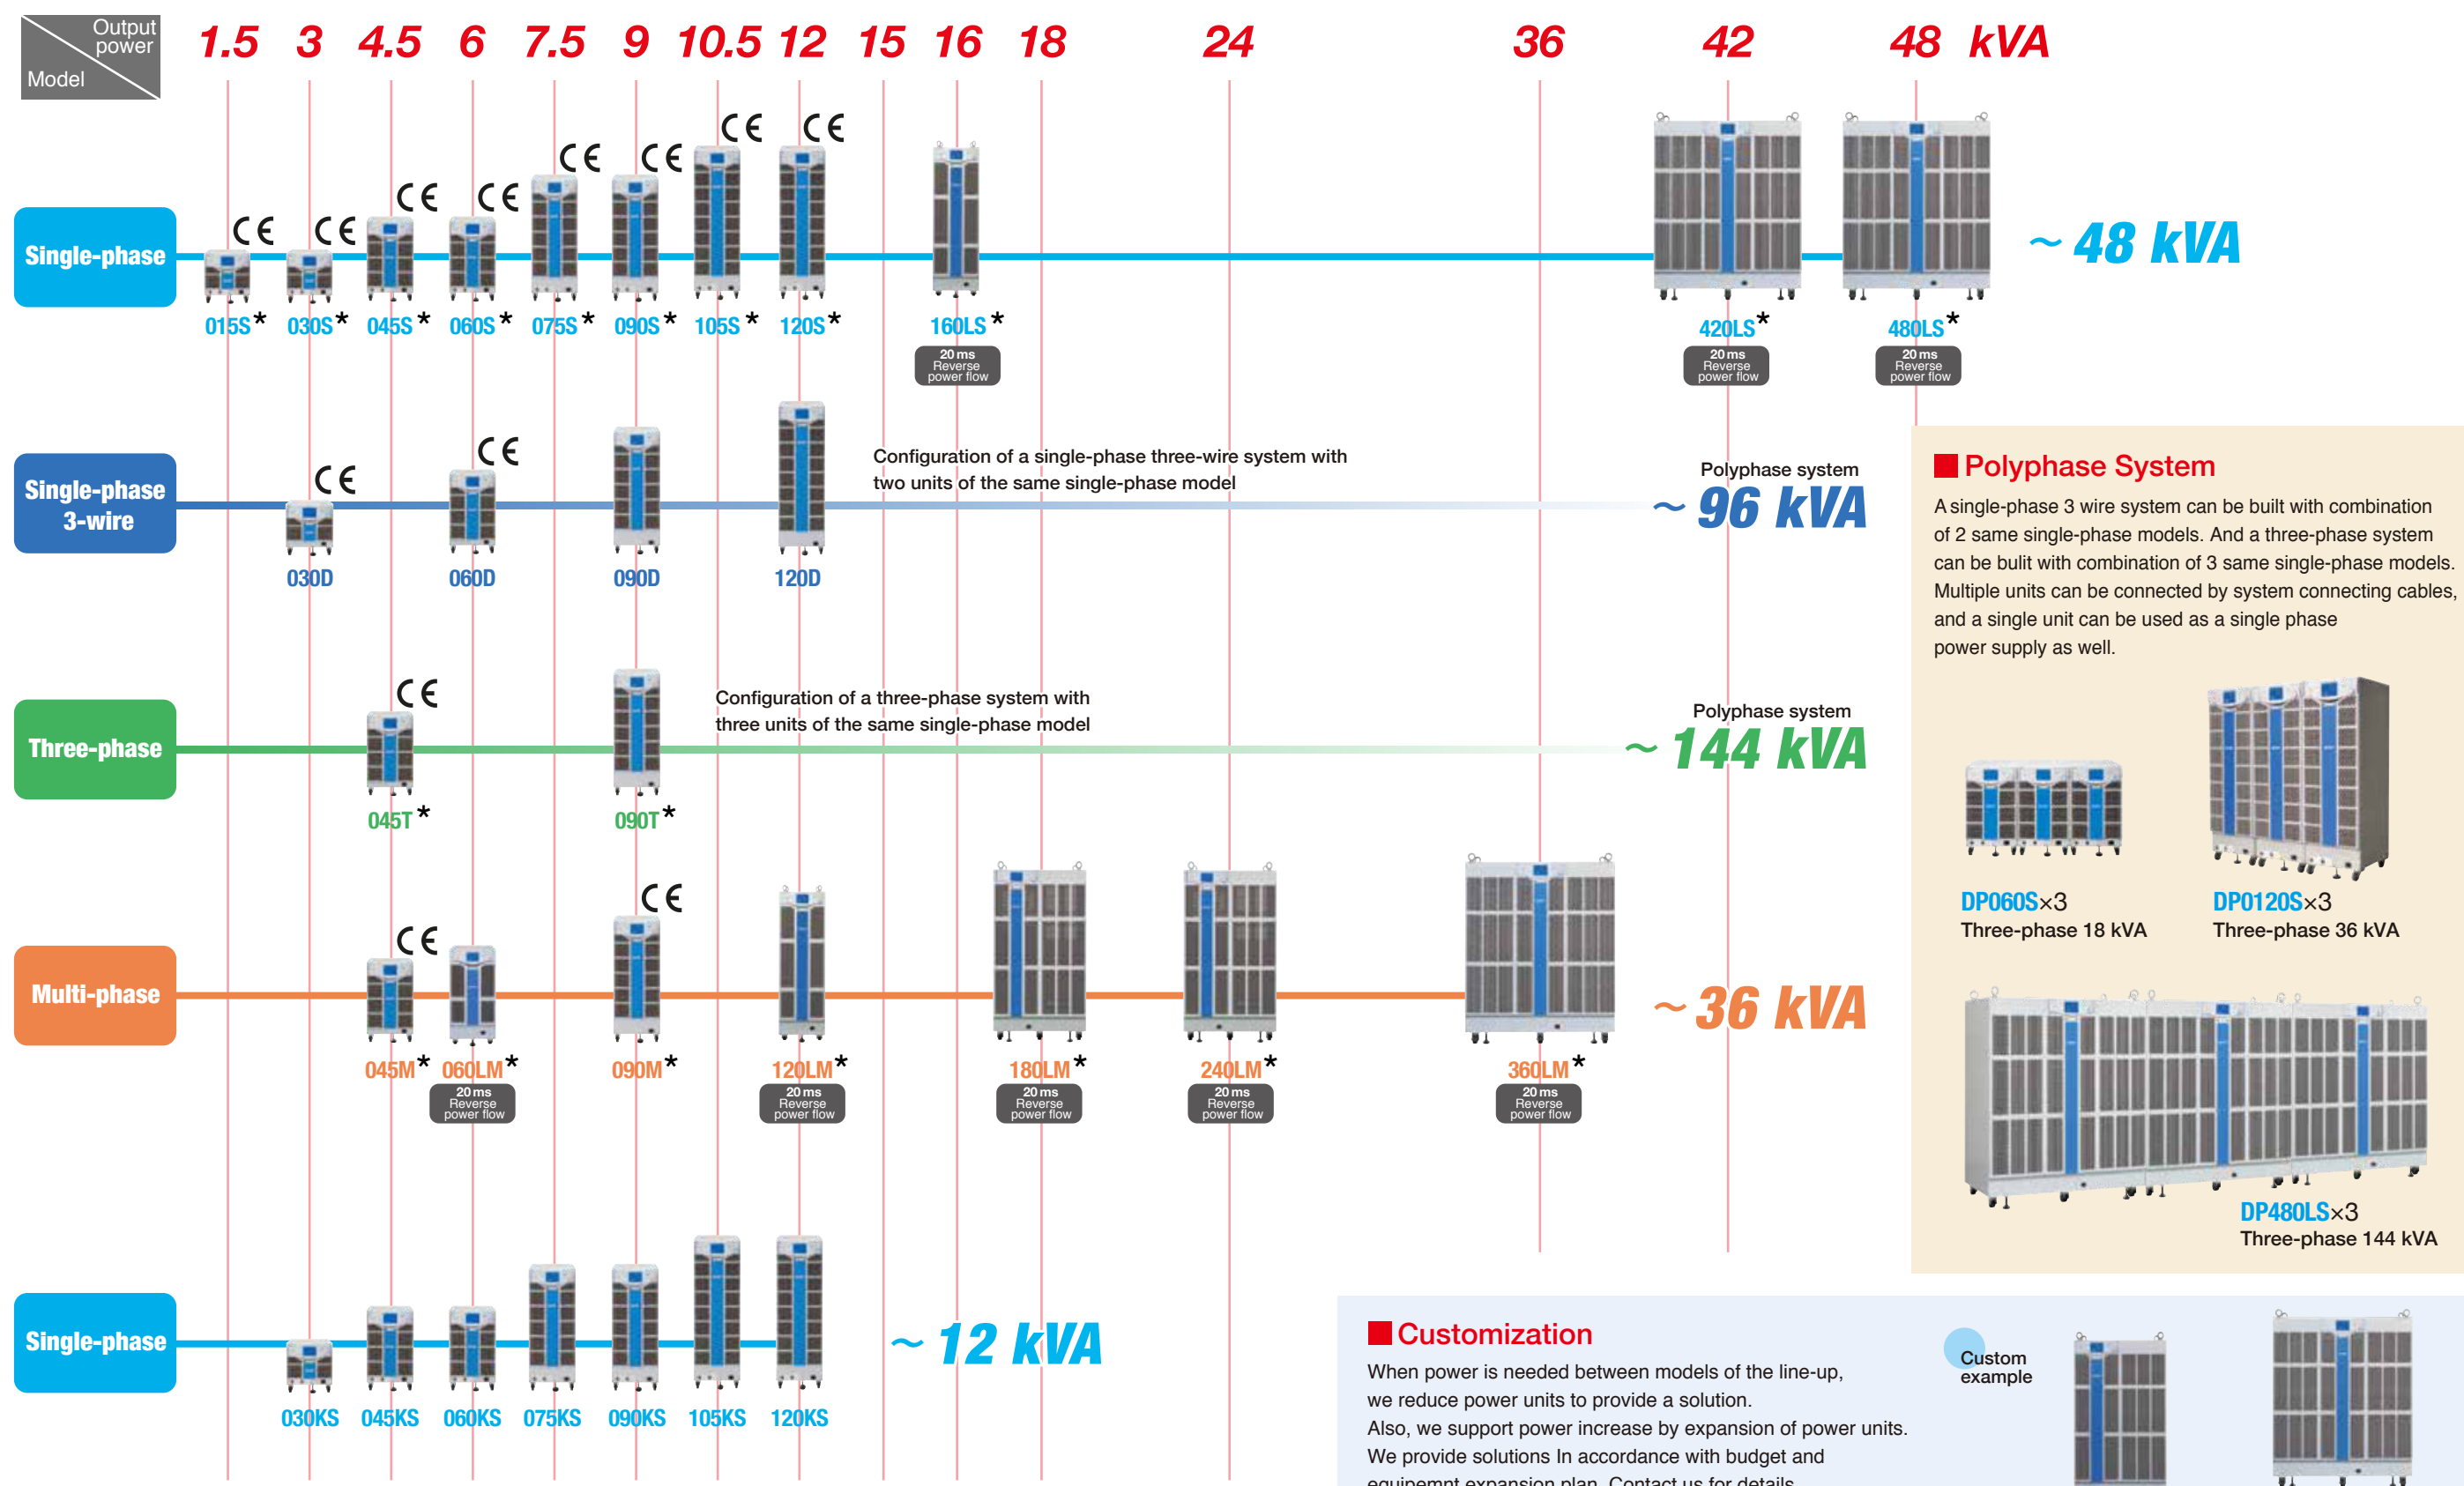

Lineup

An extensive lineup that meets various customer needs. Select the most suitable model according to your application, budget and operation.

■ Polyphase System

A single-phase 3 wire system can be built with combination of 2 same single-phase models. And a three-phase system can be built with combination of 3 same single-phase models. Multiple units can be connected by system connecting cables, and a single unit can be used as a single phase power supply as well.

DP060S×3
Three-phase 18 kVA

DP0120S×3
Three-phase 36 kVA

DP480LS×3
Three-phase 144 kVA

■ Customization

When power is needed between models of the line-up, we reduce power units to provide a solution. Also, we support power increase by expansion of power units. We provide solutions in accordance with budget and equipment expansion plan. Contact us for details.

Custom example

Single-phase 24 kVA

Single-phase 36 kVA

* Export permission of Japanese government is needed

Aufgrund laufender Weiterentwicklungen sind Änderungen der Spezifikationen vorbehalten. Alle Angaben vorbehaltlich Satz- und Druckfehler.